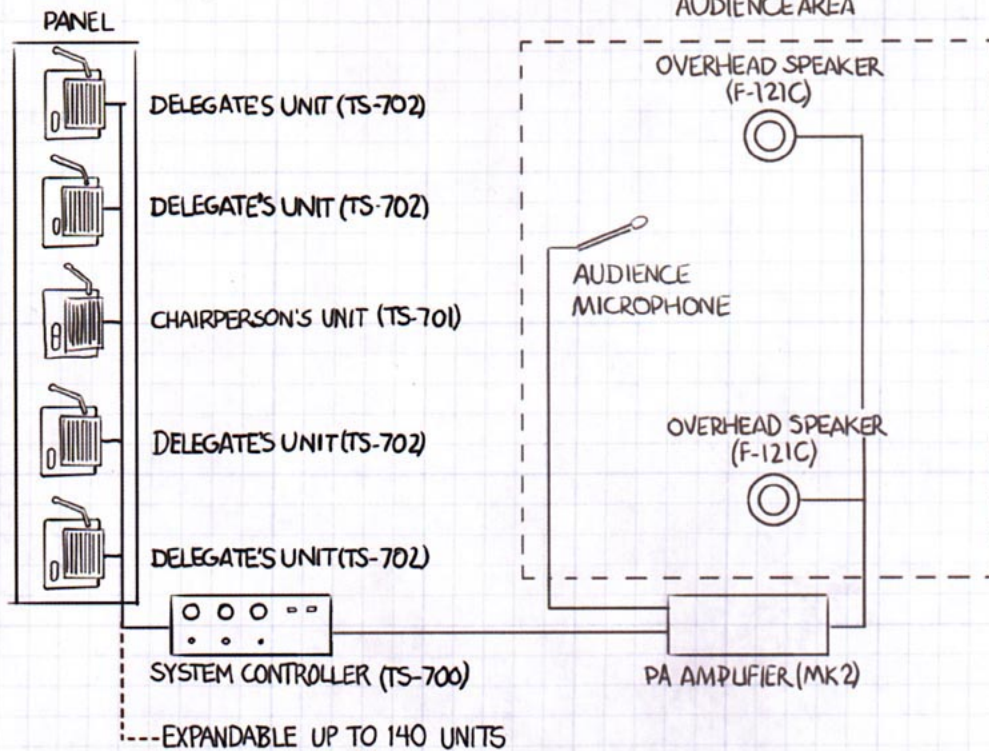

For more information, call your nearest professional audio dealer or contact TOA Electronics at 800-733-7088.

JUST PLUG-N-PLAY!

Quick-lock connectors make set-up simple and quick. Just put the stations in place and plug them in. Perfect for meetings of 4 to 140 people!

MEETING ROOM "A"

SYSTEM
DIAGRAM

SYSTEM COMPONENTS

TS-701 CHAIRPERSON
STATION

- Removable microphone
- LED mic light
- Press-to-talk priority switch activates chime and override delegates' stations
- Press-on/press-off talk switch
- Recording output jack
- Quick-lock mini-connector
- Connection cable included

TS-702 DELEGATE
STATION

- Removable microphone
- LED mic light
- Press-on/press-off talk switch
- Recording output jack
- Quick-lock mini-connector
- Connection cable included

YR-700 EXTENSION CABLE

- Allows remote location of TS-700 System Controller in fixed installations to a distance of 32.8' (10m)