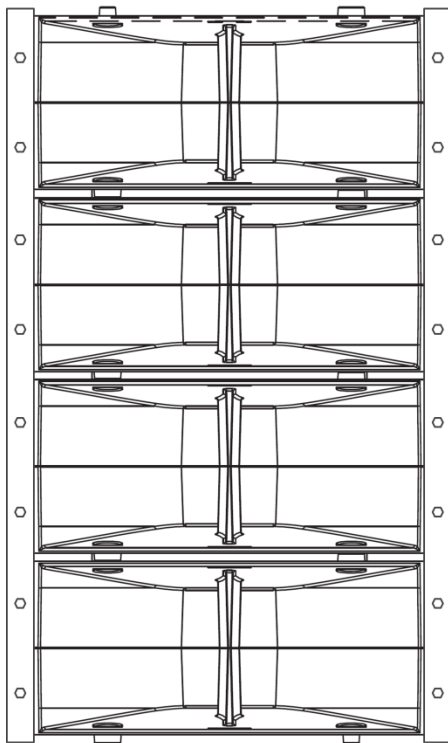

DESCRIPTION

The HA-450H is an outdoor long range speaker incorporating "line array speaker technology" for delivering the sound in the far distance. It consists of 4 steel long-throw CD horns with 4 x 50W @ 70V weather-proof compression driver and metal hardware for stacking multiple horns.

SPECIFICATIONS

Rated Input	50W x 4 (Max. at 70V)
Impedance (Individual Driver)	100Ω (50W), 200Ω(25W), 330Ω(15W), 670Ω(7.5W) Selectable by rotary switch
Sound Pressure Level	110dB (1W, 1m)
Frequency Response	150Hz ~ 6,000Hz
Finish	Horn: Aluminum die casting, beige, powder coating Driver Unit Case: Weatherproof ABS resin, brown Bracket: Rolled steel plate, powder coating
Dimensions	19.80"(W) x 32.55" (H) x 23.62"(D) (503 x 827 x 599mm)
Weight	110lb (50kg)

APPEARANCE

Front View

Side View