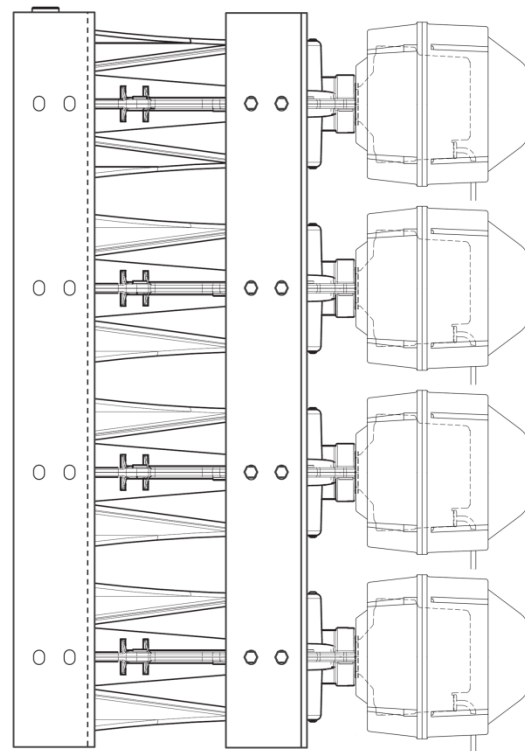

DESCRIPTION

The HA-450H is an outdoor long range speaker incorporating "line array speaker technology" for delivering the sound in the far distance. It consists of 4 steel long-throw CD horns with 4 x 50W @ 70V weather-proof compression driver and metal hardware for stacking multiple horns.

SPECIFICATIONS

Rated Input	50W x 4 (Max. at 70V)
Impedance (Individual Driver)	100Ω (50W), 200Ω(25W), 330Ω(15W), 670Ω(7.5W) Selectable by rotary switch
Sound Pressure Level	110dB (1W, 1m)
Frequency Response	150Hz ~ 6,000Hz
Finish	Horn: Aluminum die casting, beige, powder coating Driver Unit Case: Weatherproof ABS resin, brown Bracket: Rolled steel plate, powder coating
Dimensions	19.80"(W) x 32.55" (H) x 23.62"(D) (503 x 827 x 599mm)
Weight	110lb (50kg)

APPEARANCE

Front View

Side View